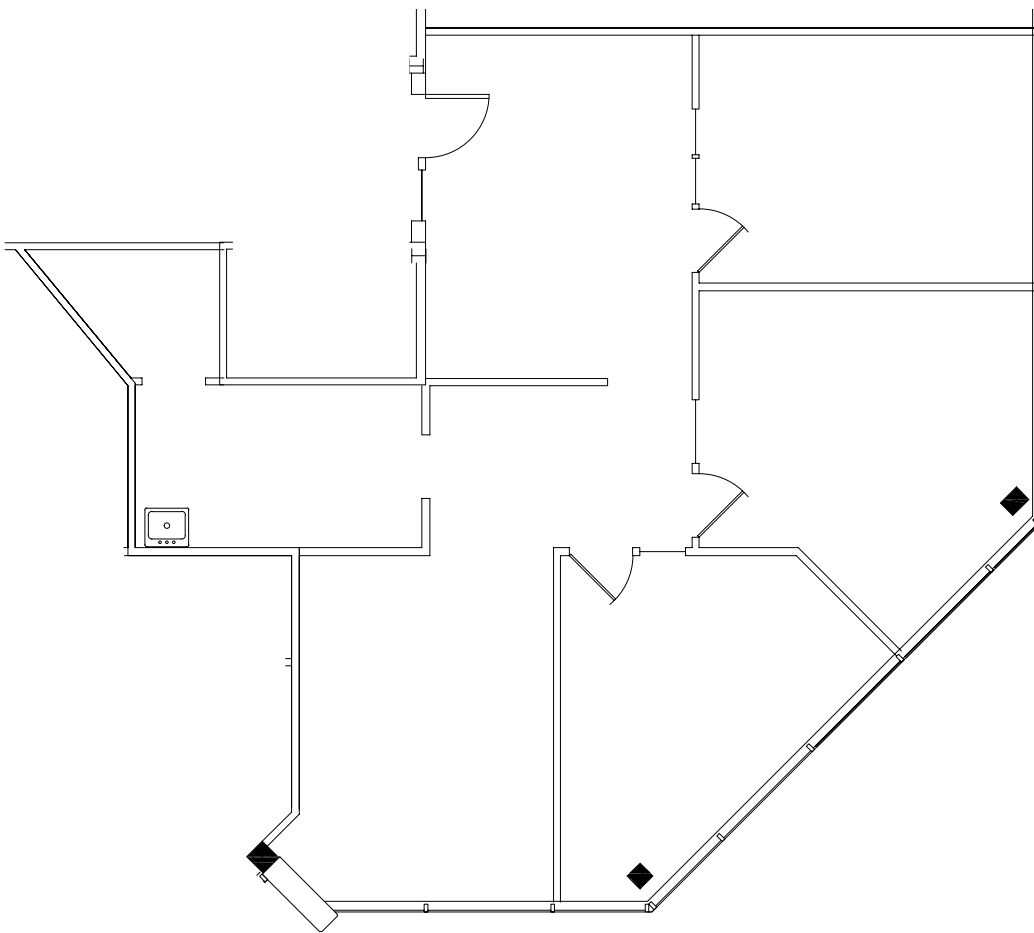

CENTRA OFFICE PARK

WEST BUILDING

SUITE 301
1,494 RSF

Mark Flippo

425.974.4007

mark.flippo@am.jll.com

Riley Shephard

425.462.6932